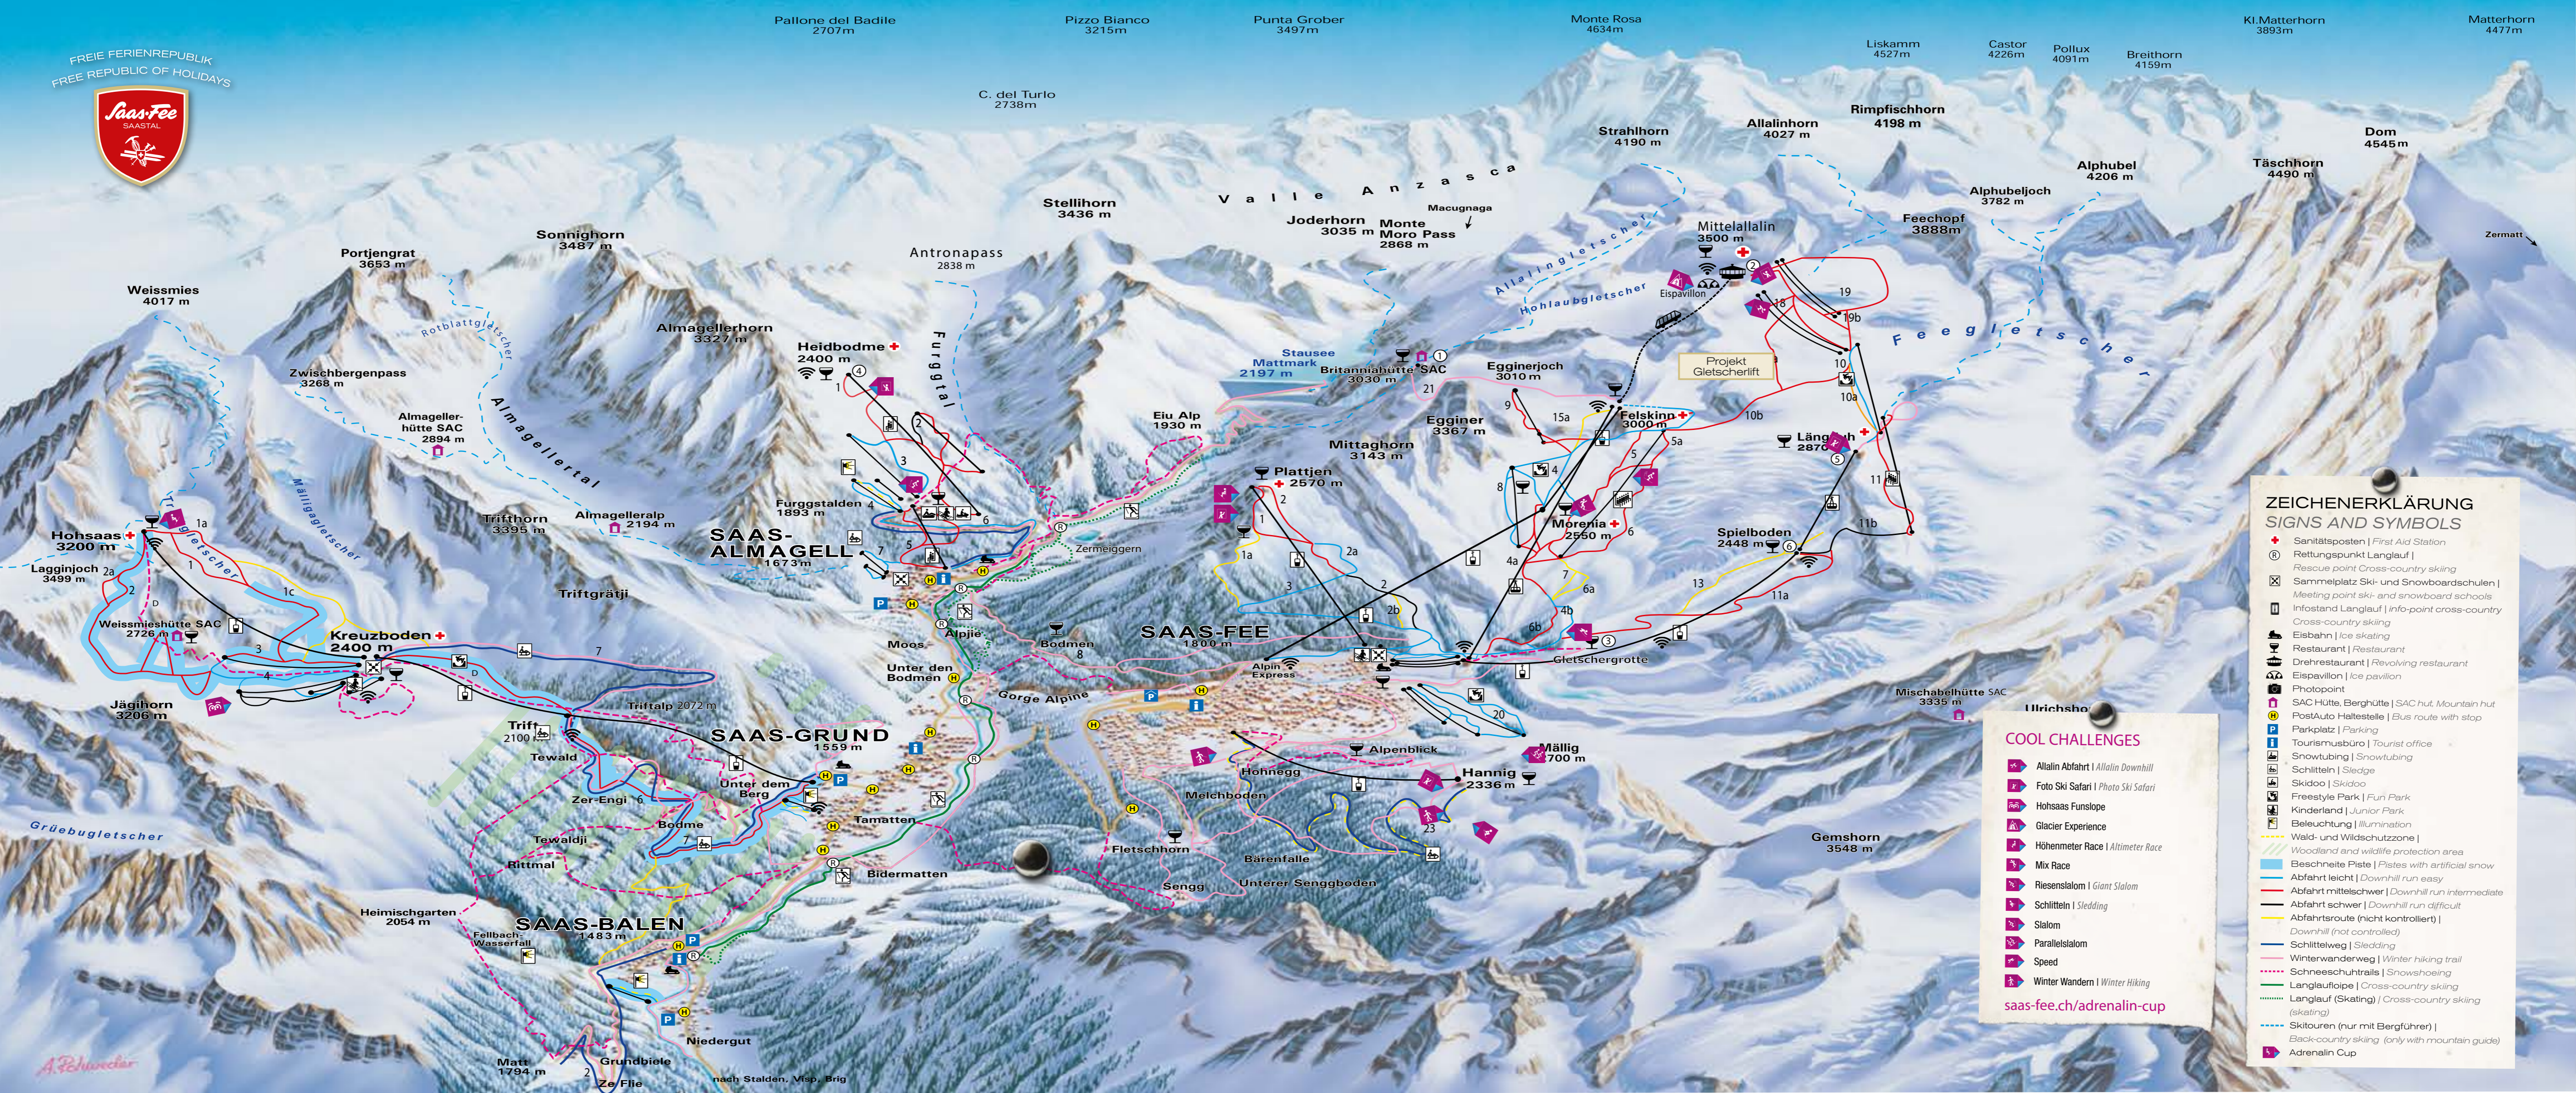

FREIE FERIEENREPUBLIK
FREE REPUBLIC OF HOLIDAYS

Pallone del Badile 2707m Pizzo Bianco 3215m Punta Grober 3497m Monte Rosa 4634m Liskamm 4527m Castor 4226m Pollux 4091m Breithorn 4159m KI. Matterhorn 3893m Matterhorn 4477m

ZEICHENERKLÄRUNG SIGNS AND SYMBOLS

- + Sanitätsposten | First Aid Station
- R Rettungspunkt Langlauf | Rescue point Cross-country skiing
- X Sammelplatz Ski- und Snowboardschulen | Meeting point ski- and snowboard schools
- I Infostand Langlauf | info-point cross-country
- S Cross-country skiing
- E Eisbahn | Ice skating
- R Restaurant | Restaurant
- D Drehrestaurant | Revolving restaurant
- P Eispavillon | Ice pavilion
- P Photopoint
- H SAC Hütte, Berghütte | SAC hut, Mountain hut
- H Post/Auto Haltestelle | Bus route with stop
- P Parkplatz | Parking
- T Tourismusbüro | Tourist office
- S Snowtubing | Snowtubing
- S Schlitteln | Sledge
- S Skidoo | Skidoo
- S Freestyle Park | Fun Park
- S Kinderland | Junior Park
- S Beleuchtung | Illumination
- S Wald- und Wildschutzzone | Woodland and wildlife protection area
- S Beschneite Piste | Pistes with artificial snow
- S Abfahrt leicht | Downhill run easy
- S Abfahrt mittelschwer | Downhill run intermediate
- S Abfahrt schwer | Downhill run difficult
- S Abfahrtsroute (nicht kontrolliert) | Downhill (not controlled)
- S Schlittelweg | Sledding
- S Winterwanderweg | Winter hiking trail
- S Schneeschuhtrails | Snowshoeing
- S Langlaufloipe | Cross-country skiing
- S Langlauf (Skating) | Cross-country skiing (skating)
- S Skitouren (nur mit Bergführer) | Back-country skiing (only with mountain guide)
- S Adrenalin Cup

COOL CHALLENGES

- * Allalin Abfahrt | Allalin Downhill
- * Foto Ski Safari | Photo Ski Safari
- * Hohnsaas Funslope
- * Glacier Experience
- * Höhenmeter Race | Altimeter Race
- * Mix Race
- * Riesenslalom | Giant Slalom
- * Schlitteln | Sledding
- * Slalom
- * Parallelslalom
- * Speed
- * Winter Wandern | Winter Hiking